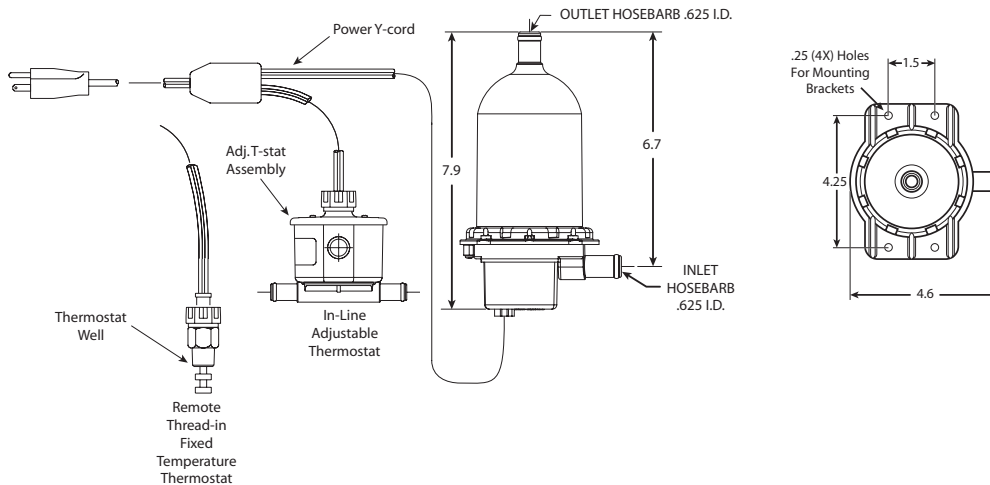

Small Tank Heaters

TPS Model w/in-line adjustable and remote thread-in fixed thermostat

**Single Phase
500-2000 Watts
120V & 240V**

Ambient Above -20° F	Ambient Below -20° F	Kim Hotstart Model Number	Volts	Watts	Phase	Amps	Thermostat Range	
							On	Off
150 Cubic Inch or Less	150 Cubic Inch or Less	TPS051GT12-001*	120	500	1	4.2	100°F	120°F
		TPS051GT12-A00	120	500	1	4.2	ADJUSTABLE	
		TPS052GT12-001*	240	500	1	2.1	100°F	120°F
		TPS052GT12-A00	240	500	1	2.1	ADJUSTABLE	
350 Cubic Inch or Less	200 Cubic Inch or Less	TPS101GT12-001*	120	1000	1	8.4	100°F	120°F
		TPS101GT12-A00	120	1000	1	8.4	ADJUSTABLE	
		TPS102GT12-001*	240	1000	1	4.2	100°F	120°F
		TPS102GT12-A00	240	1000	1	4.2	ADJUSTABLE	
350 — 500 Cubic Inch or Less	200 — 300 Cubic Inch or Less	TPS151GT12-001*	120	1500	1	12.5	100°F	120°F
		TPS151GT12-A00	120	1500	1	12.5	ADJUSTABLE	
		TPS152GT12-001*	240	1500	1	6.3	100°F	120°F
		TPS152GT12-A00	240	1500	1	6.3	ADJUSTABLE	
500 — 700 Cubic Inch or Less	300 — 400 Cubic Inch or Less	TPS181GT12-001*	120	1800	1	15	100°F	120°F
		TPS181GT12-A00	120	1800	1	15	ADJUSTABLE	
		TPS202GT12-001*	240	2000	1	8.3	100°F	120°F
		TPS202GT12-A00	240	2000	1	8.3	ADJUSTABLE	

* Remote thread-in fixed temperature thermostat

**ADJUSTABLE 90-130°F
(On differential - 20° F)**

In-line thermostat options:

Model Number	Volts	Watts	Thermostat Range On Off	Replaceable Parts			
				Sensing Unit	Element	Power Y-cord	Thermostat Well
TPS051GT12-001*	120	500	100°F 120°F	LSU-10	REPS051T12	TPS-YC1	TW2374-1
TPS051GT12-A00	120	500	ADJUSTABLE	RSU90-130	REPS051T12	#	#
TPS052GT12-001*	240	500	100°F 120°F	LSU-10	REPS052T12	TPS-YC1	TW2374-1
TPS052GT12-A00	240	500	ADJUSTABLE	RSU90-130	REPS052T12	#	#
TPS101GT12-001*	120	1000	100°F 120°F	LSU-10	REPS101T12	TPS-YC1	TW2374-1
TPS101GT12-A00	120	1000	ADJUSTABLE	RSU90-130	REPS101T12	#	#
TPS102GT12-001*	240	1000	100°F 120°F	LSU-10	REPS102T12	TPS-YC1	TW2374-1
TPS102GT12-A00	240	1000	ADJUSTABLE	RSU90-130	REPS102T12	#	#
TPS151GT12-001*	120	1500	100°F 120°F	LSU-10	REPS151T12	TPS-YC1	TW2374-1
TPS151GT12-A00	120	1500	ADJUSTABLE	RSU90-130	REPS151T12	#	#
TPS152GT12-001*	240	1500	100°F 120°F	LSU-10	REPS152T12	TPS-YC1	TW2374-1
TPS152GT12-A00	240	1500	ADJUSTABLE	RSU90-130	REPS152T12	#	#
TPS181GT12-001*	120	1800	100°F 120°F	LSU-10	REPS181T12	TPS-YC1	TW2374-1
TPS181GT12-A00	120	1800	ADJUSTABLE	RSU90-130	REPS181T12	#	#
TPS202GT12-001*	240	2000	100°F 120°F	LSU-10	REPS202T12	TPS-YC1	TW2374-1
TPS202GT12-A00	240	2000	ADJUSTABLE	RSU90-130	REPS202T12	#	#

* Remote thread-in fixed temperature thermostat

Call Factory

Replacement Parts

For TPS Model heaters w/in-line adjustable and remote thread-in fixed thermostat

Common Replacement Parts For ALL TPS Model Heaters:

- Tank
- Box
- Element O-ring

See table on p. 6