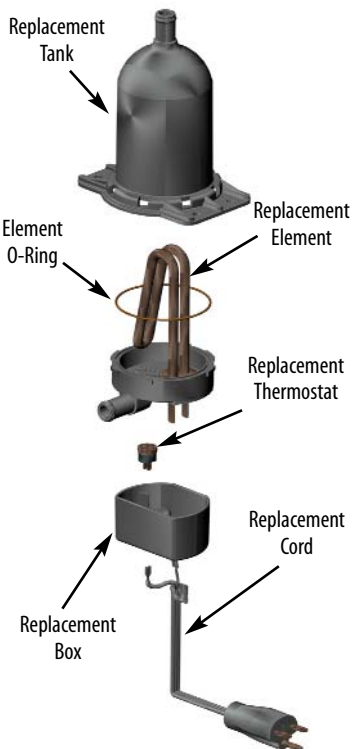

Replacement Parts

For TPS Model heaters

Model Number	Volts	Watts	Thermostat Range		Replaceable Parts							
			On	Off	T-Stat	Element	Tank	Box	Power Cord	Element O-ring		
TPS051GT8-000	120	500	80°F	100°F	LSU-8	REPS051T8	TPS-T	CPS-1	11P48UU	TPS-BOR		
TPS051GT10-000	120	500	100°F	120°F	LSU-10	REPS051T10	TPS-T	CPS-1	11P48UU	TPS-BOR		
TPS051GT12-000	120	500	120°F	140°F	LSU-12	REPS051T12	TPS-T	CPS-1	11P48UU	TPS-BOR		
TPS052GT8-000	240	500	80°F	100°F	LSU-8	REPS052T8	TPS-T	CPS-1	21P48UU	TPS-BOR		
TPS052GT10-000	240	500	100°F	120°F	LSU-10	REPS052T10	TPS-T	CPS-1	21P48UU	TPS-BOR		
TPS052GT12-000	240	500	120°F	140°F	LSU-12	REPS052T12	TPS-T	CPS-1	21P48UU	TPS-BOR		
TPS101GT8-000	120	1000	80°F	100°F	LSU-8	REPS101T8	TPS-T	CPS-1	11P48UU	TPS-BOR		
TPS101GT10-000	120	1000	100°F	120°F	LSU-10	REPS101T10	TPS-T	CPS-1	11P48UU	TPS-BOR		
TPS101GT12-000	120	1000	120°F	140°F	LSU-12	REPS101T12	TPS-T	CPS-1	11P48UU	TPS-BOR		
TPS102GT8-000	240	1000	80°F	100°F	LSU-8	REPS102T8	TPS-T	CPS-1	21P48UU	TPS-BOR		
TPS102GT10-000	240	1000	100°F	120°F	LSU-10	REPS102T10	TPS-T	CPS-1	21P48UU	TPS-BOR		
TPS102GT12-000	240	1000	120°F	140°F	LSU-12	REPS102T12	TPS-T	CPS-1	21P48UU	TPS-BOR		
TPS151GT8-000	120	1500	80°F	100°F	LSU-8	REPS151T8	TPS-T	CPS-1	11P48UU	TPS-BOR		
TPS151GT10-000	120	1500	100°F	120°F	LSU-10	REPS151T10	TPS-T	CPS-1	11P48UU	TPS-BOR		
TPS151GT12-000	120	1500	120°F	140°F	LSU-12	REPS151T12	TPS-T	CPS-1	11P48UU	TPS-BOR		
TPS152GT8-000	240	1500	80°F	100°F	LSU-8	REPS152T8	TPS-T	CPS-1	21P48UU	TPS-BOR		
TPS152GT10-000	240	1500	100°F	120°F	LSU-10	REPS152T10	TPS-T	CPS-1	21P48UU	TPS-BOR		
TPS152GT12-000	240	1500	120°F	140°F	LSU-12	REPS152T12	TPS-T	CPS-1	21P48UU	TPS-BOR		
TPS181GT8-000	120	1800	80°F	100°F	LSU-8	REPS181T8	TPS-T	CPS-1	12P48UU	TPS-BOR		
TPS181GT10-000	120	1800	100°F	120°F	LSU-10	REPS181T10	TPS-T	CPS-1	12P48UU	TPS-BOR		
TPS181GT12-000	120	1800	120°F	140°F	LSU-12	REPS181T12	TPS-T	CPS-1	12P48UU	TPS-BOR		
TPS202GT8-000	240	2000	80°F	100°F	LSU-8	REPS202T8	TPS-T	CPS-1	21P48UU	TPS-BOR		
TPS202GT10-000	240	2000	100°F	120°F	LSU-10	REPS202T10	TPS-T	CPS-1	21P48UU	TPS-BOR		
TPS202GT12-000	240	2000	120°F	140°F	LSU-12	REPS202T12	TPS-T	CPS-1	21P48UU	TPS-BOR